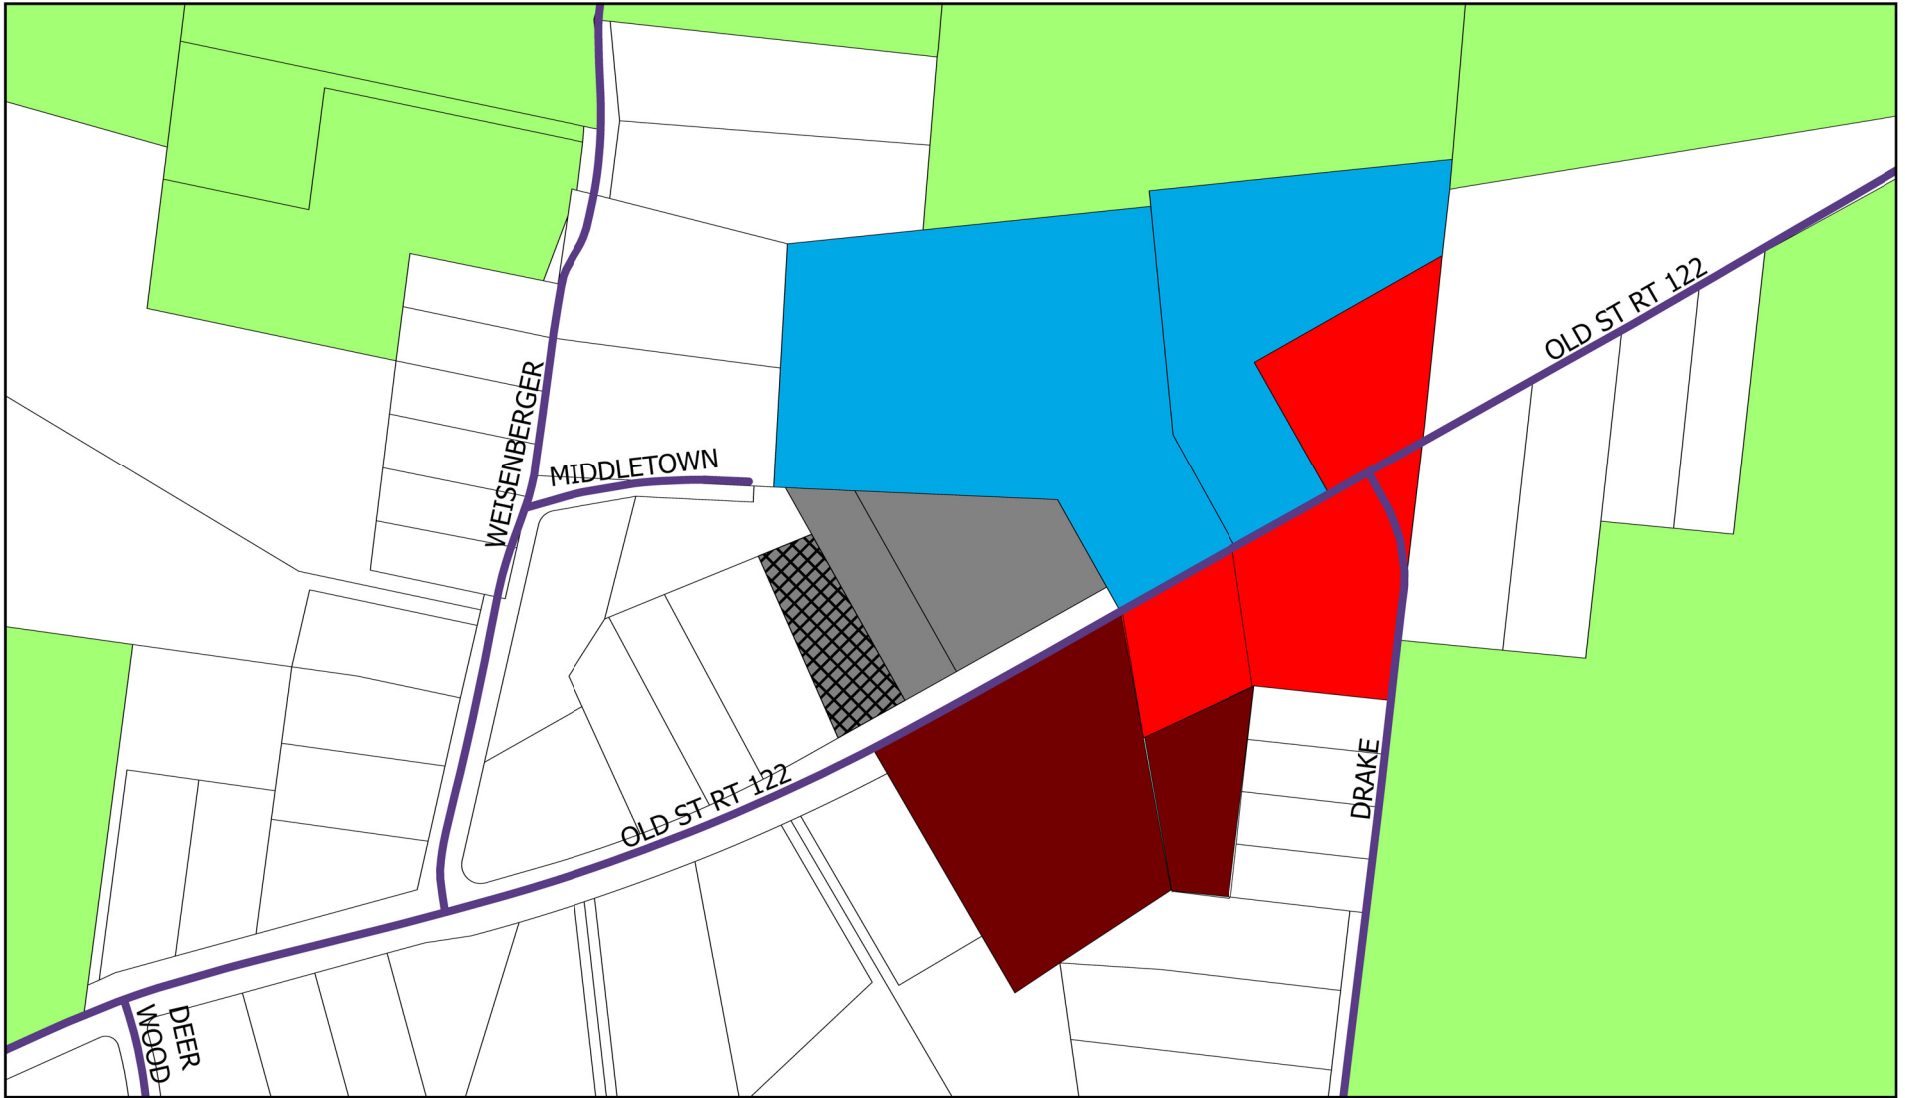

812 Old Route 122

Zone Change Request from Office Zone "O" to Neighborhood Business Zone "B-1"

Legend

Property
Requesting Zone
Change

- "OSR-1"
- "R-PUD"
- "NR-PUD"
- "R-1"
- "R-1 PUD"

- "TR-1"
- "SR-1"
- "R-1A"
- "R-1A PUD"
- "R-2"

- "R-2 PUD"
- "R-3"
- "MU-PUD"
- "O"
- "O-PUD"

- "PI"
- "B-1"
- "B-1 PUD"
- "B-2"
- "B-2 PUD"

- "M-1"
- "M-1 PUD"
- "M-2 PUD"