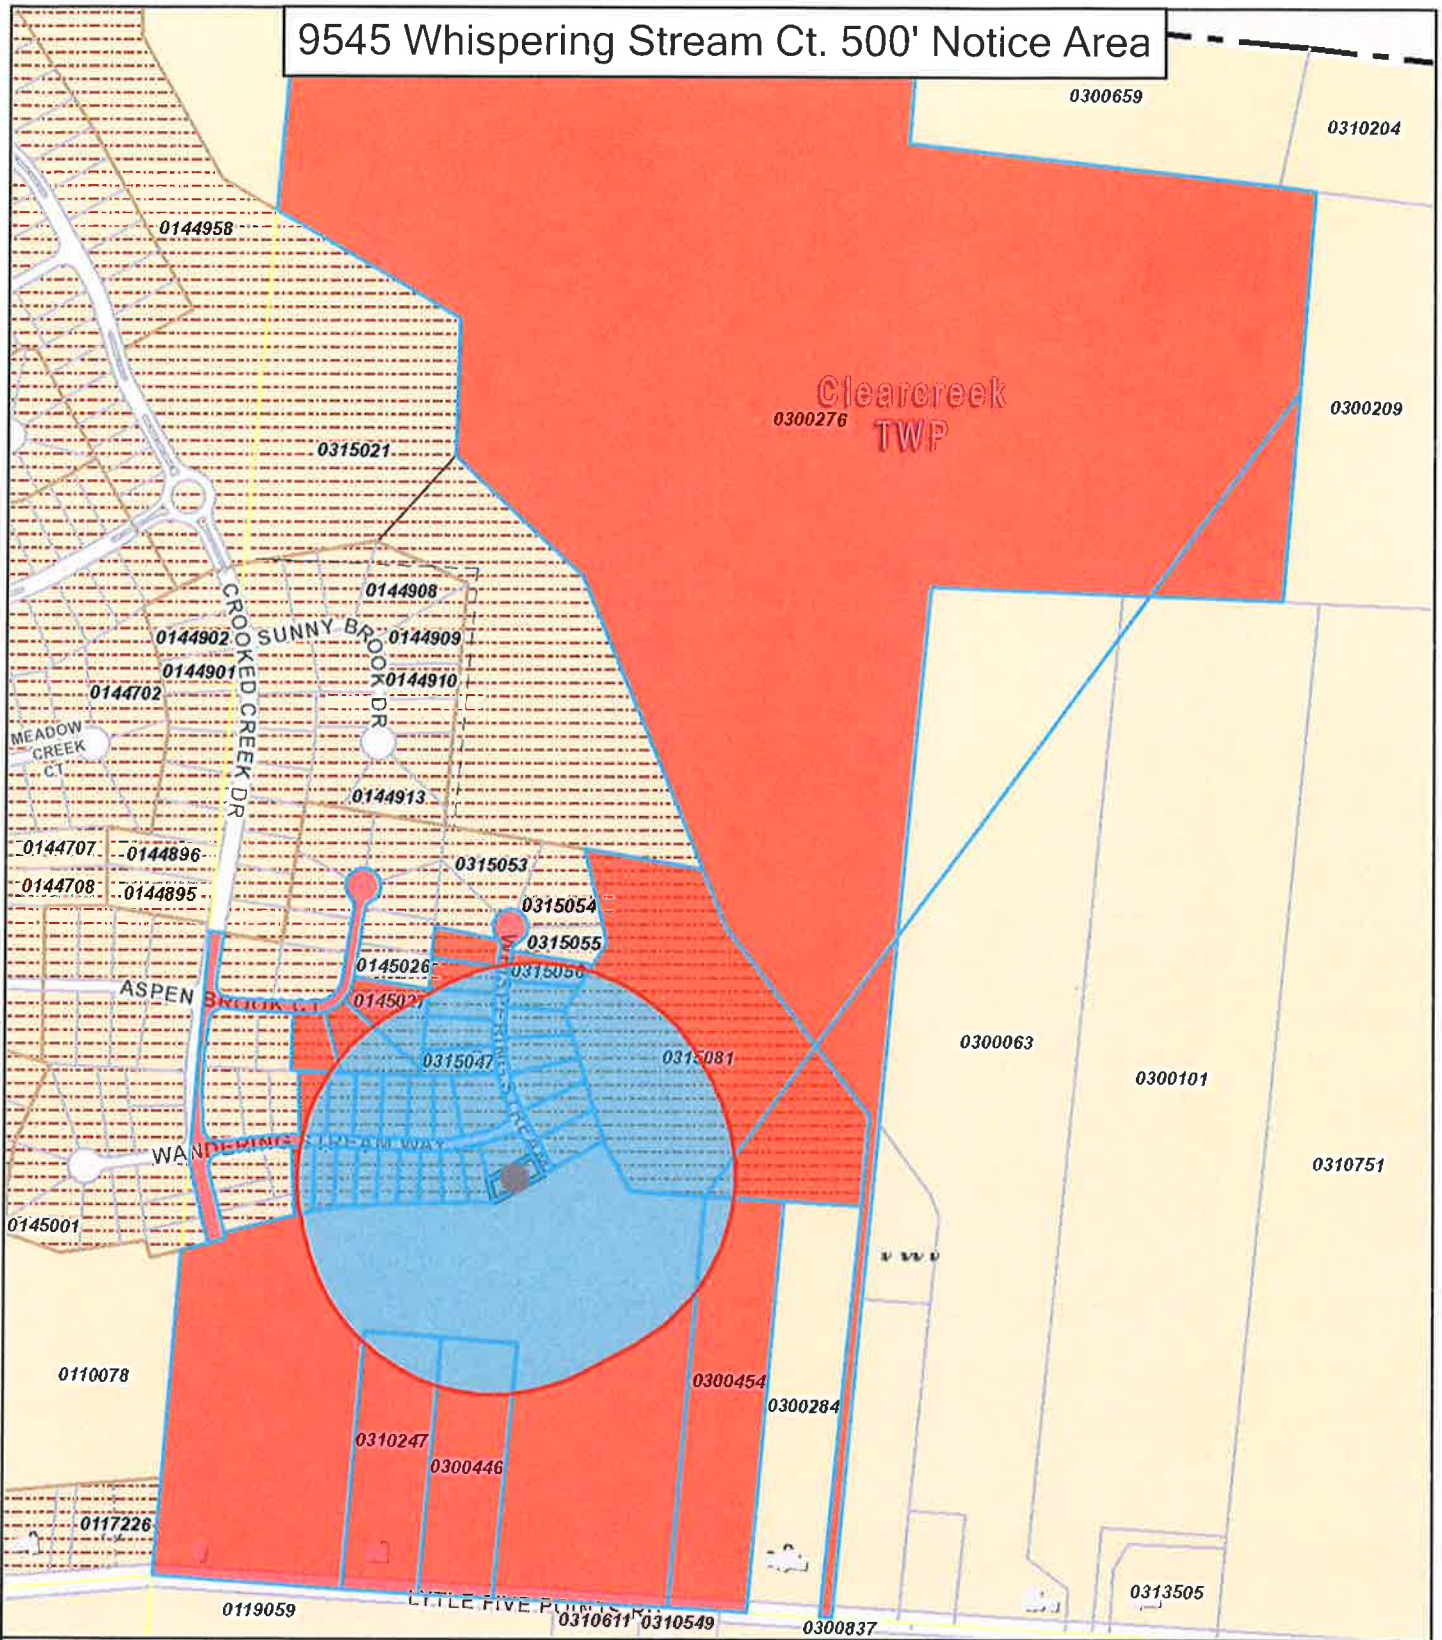

9545 Whispering Stream Ct. 500' Notice Area

Warren County Legend

- | | | | | |
|-------------|---------------------|-------------------|----------------------|-------------------|
| Interstate | County Boundary | Overpass Line | School Line | Township & Range |
| US Route | Auditors Tract Line | Parcel Line | Section Line | Tract Line |
| State Route | Civil Township Line | ROW Unknown Width | Subdivision Limit | VMS Line |
| Local Road | Corporate Line | Road ROW | Subdivision Lot Line | Vacated Road Line |