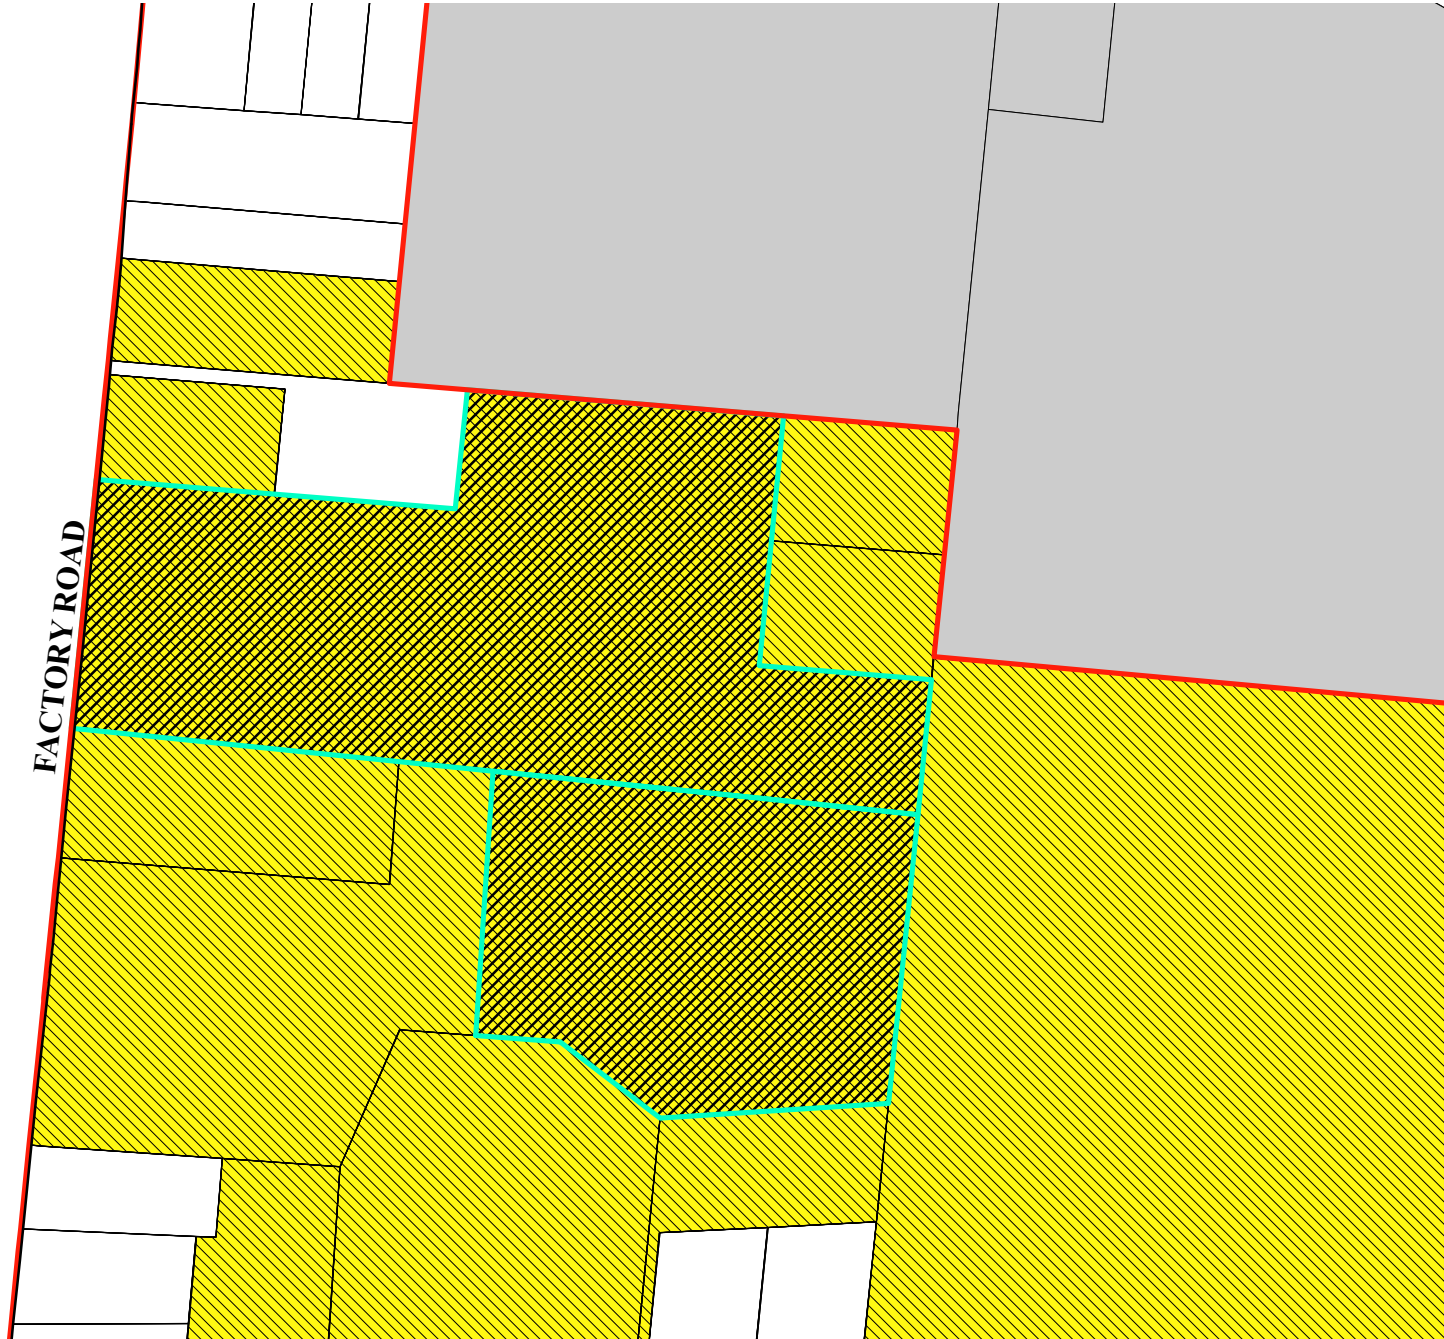

2815 Factory Rd. (04131510260) & Factory Rd. (04123000471)
Zone Change Request
Suburban Residence Zone "SR-1" to Residence Zone "R-1"

	Township Boundaries
	Properties Requesting Zone Change
	Springboro
	"R-1" Residence Zone
	"SR-1" Suburban Residence Zone